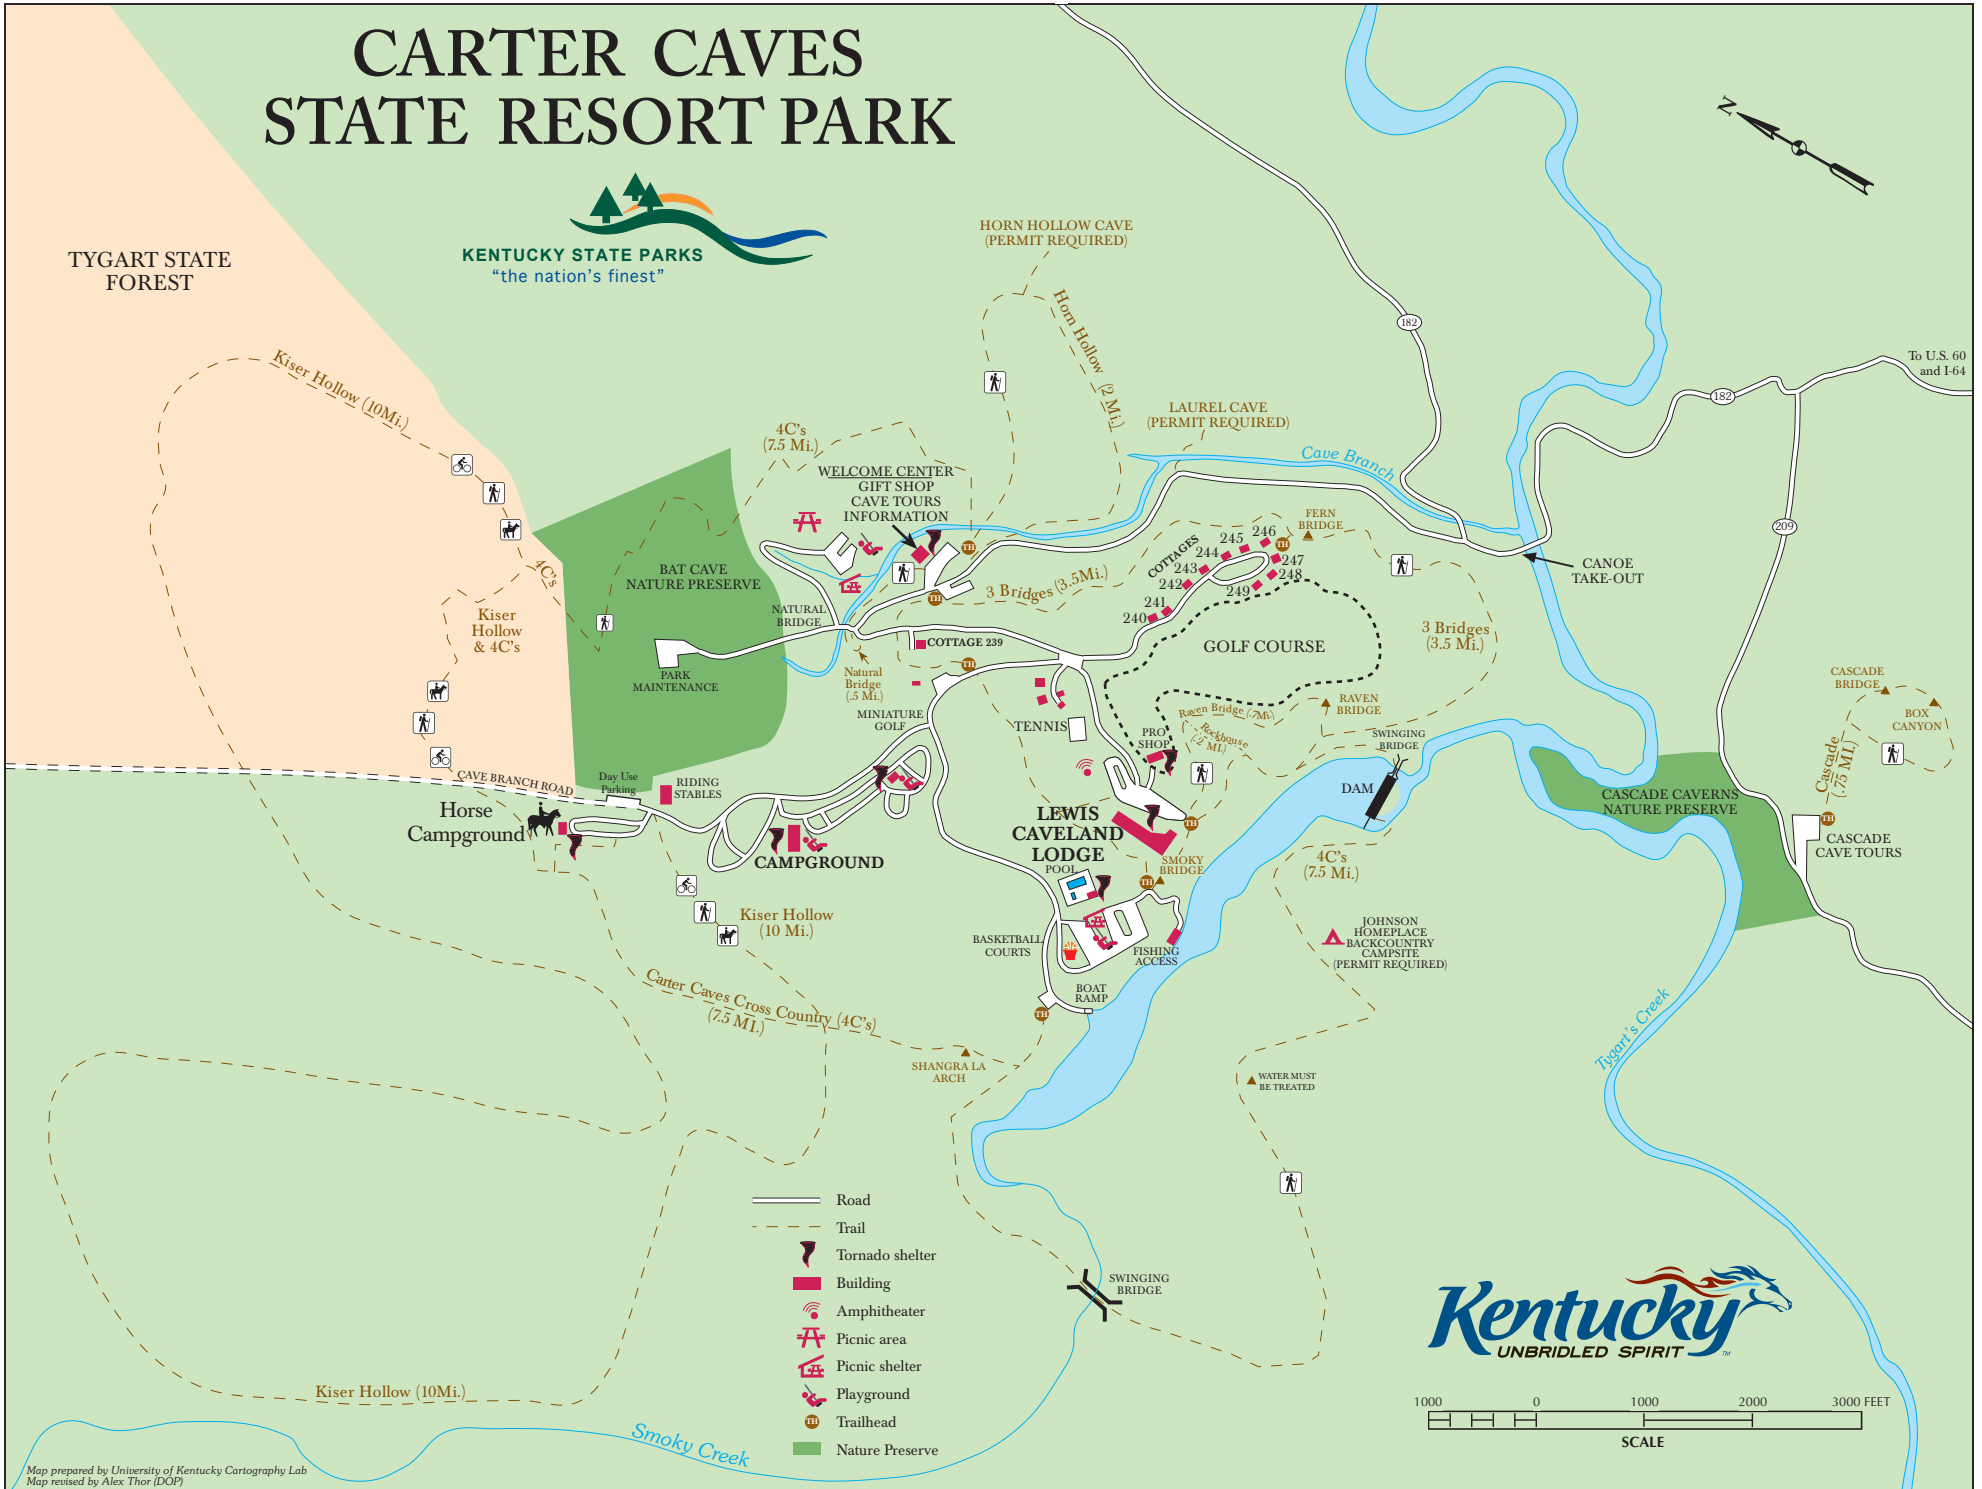

CARTER CAVES STATE RESORT PARK

TYGART STATE FOREST

- Road
- Trail
- Tornado shelter
- Building
- Amphitheater
- Picnic area
- Picnic shelter
- Playground
- Trailhead
- Nature Preserve